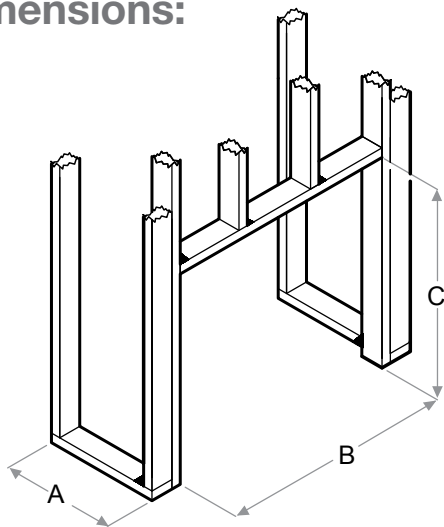

### Accessories

**RBFGLOSS36 - 36" Tempered Front Glass**  
Dimensions:  
35-1/8" W x 22-1/8" H x 3/8" D  
(89.1 cm x 56.1 cm x 1.1 cm)

**RBFDOOR36 - 36" Functional Doors with Tempered Glass**  
Dimensions:  
39-3/4" W x 27-1/4" H x 1-1/4" D  
(101.1 cm x 69.4 cm x 3.7 cm)

**RBFPLUG**

**RBFL42BR - Birch Log Set**  
Dimensions:  
26-1/2" W x 11-1/8" H x 11" D  
(67.2 cm x 28.1 cm x 27.9 cm)

**RBFL42FC - Fresh Cut Log Set**  
Dimensions:  
26-1/2" W x 11-1/8" H x 11" D  
(67.2 cm x 28.1 cm x 27.9 cm)

### Framing Dimensions:

**NOTE:** The materials used for the finished surround must be cut to precise dimensions as the 1/2" (1.3 cm) self-trimming flange is only to create a finished appearance.

**RBF36**