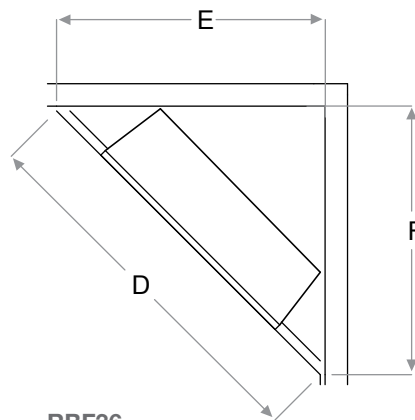

### Accessories

**RBFGLOSS36 - 36" Tempered Front Glass**  
Dimensions:  
35-1/8" W x 22-1/8" H x 3/8" D  
(89.1 cm x 56.1 cm x 1.1 cm)

**RBFDOOR36 - 36" Functional Doors with Tempered Glass**  
Dimensions:  
39-3/4" W x 27-1/4" H x 1-1/4" D  
(101.1 cm x 69.4 cm x 3.7 cm)

**RBFPLUG**

**RBFL42BR - Birch Log Set**  
Dimensions:  
26-1/2" W x 11-1/8" H x 11" D  
(67.2 cm x 28.1 cm x 27.9 cm)

**RBFL42FC - Fresh Cut Log Set**  
Dimensions:  
26-1/2" W x 11-1/8" H x 11" D  
(67.2 cm x 28.1 cm x 27.9 cm)

### Framing Dimensions:

**NOTE:** The materials used for the finished surround must be cut to precise dimensions as the 1/2" (1.3 cm) self-trimming flange is only to create a finished appearance.

**RBF36**

A	B	C	D	E	F
12-1/2" (31.8 cm)	36-5/8" (93.0 cm)	26-1/4" (66.5 cm)	60" (152.4 cm)	42-1/2" (108.0 cm)	42-1/2" (108.0 cm)