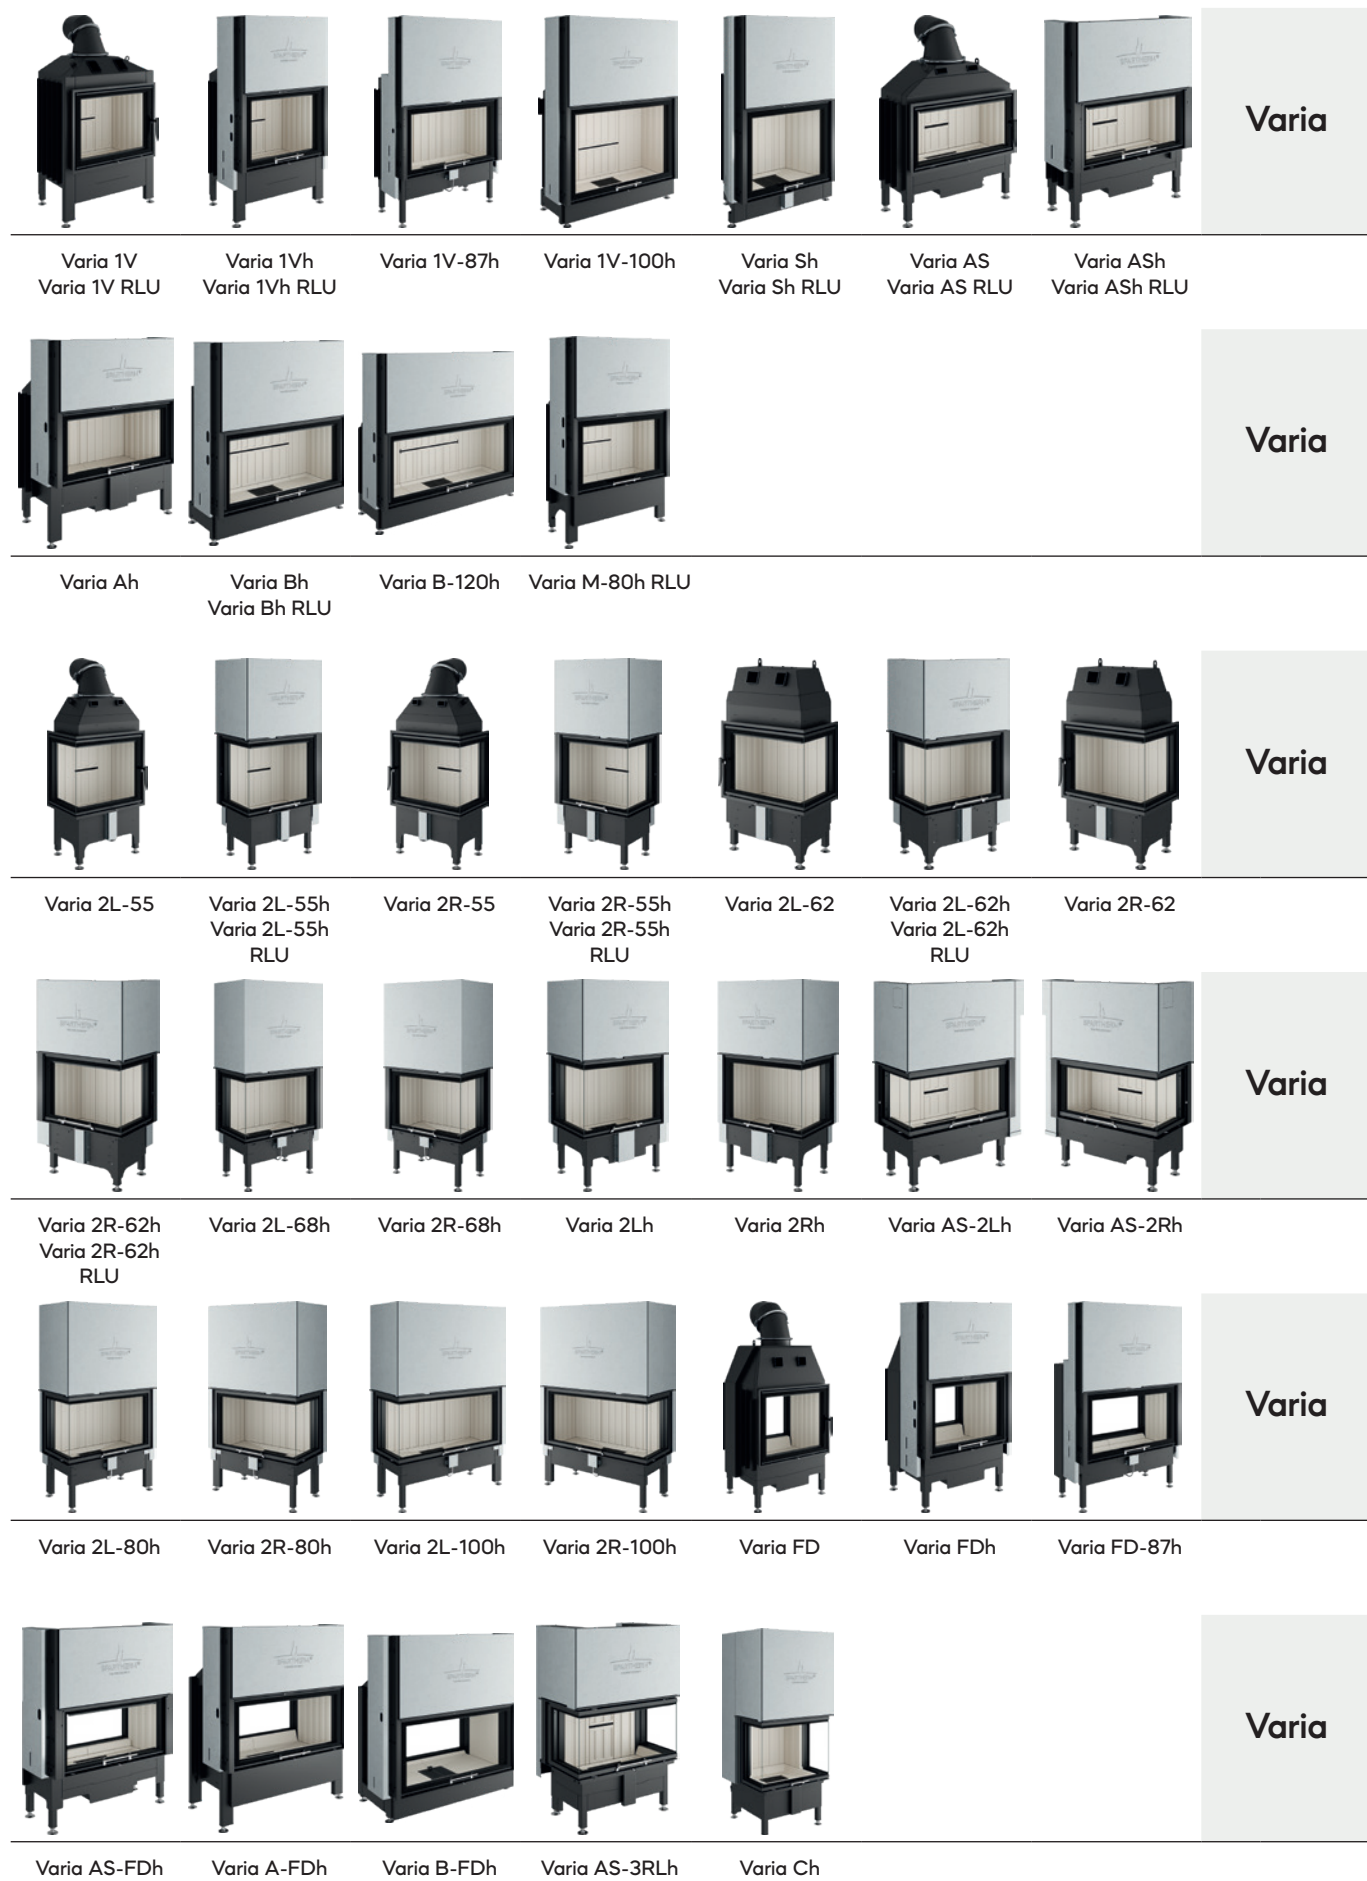

DESIGN **YOUR**
PERSONAL
MOMENT OF **FIRE.**

PRODUCT CONSULTANT

WHICH FIRE GOES BEST WITH YOUR LIFE?
Find the fireplace insert that precisely meets your requirements in just a few steps!

www.spartherm.com

SPARTHHERM® PRODUCT RANGE

THE FIRE OF YOUR LIFE.