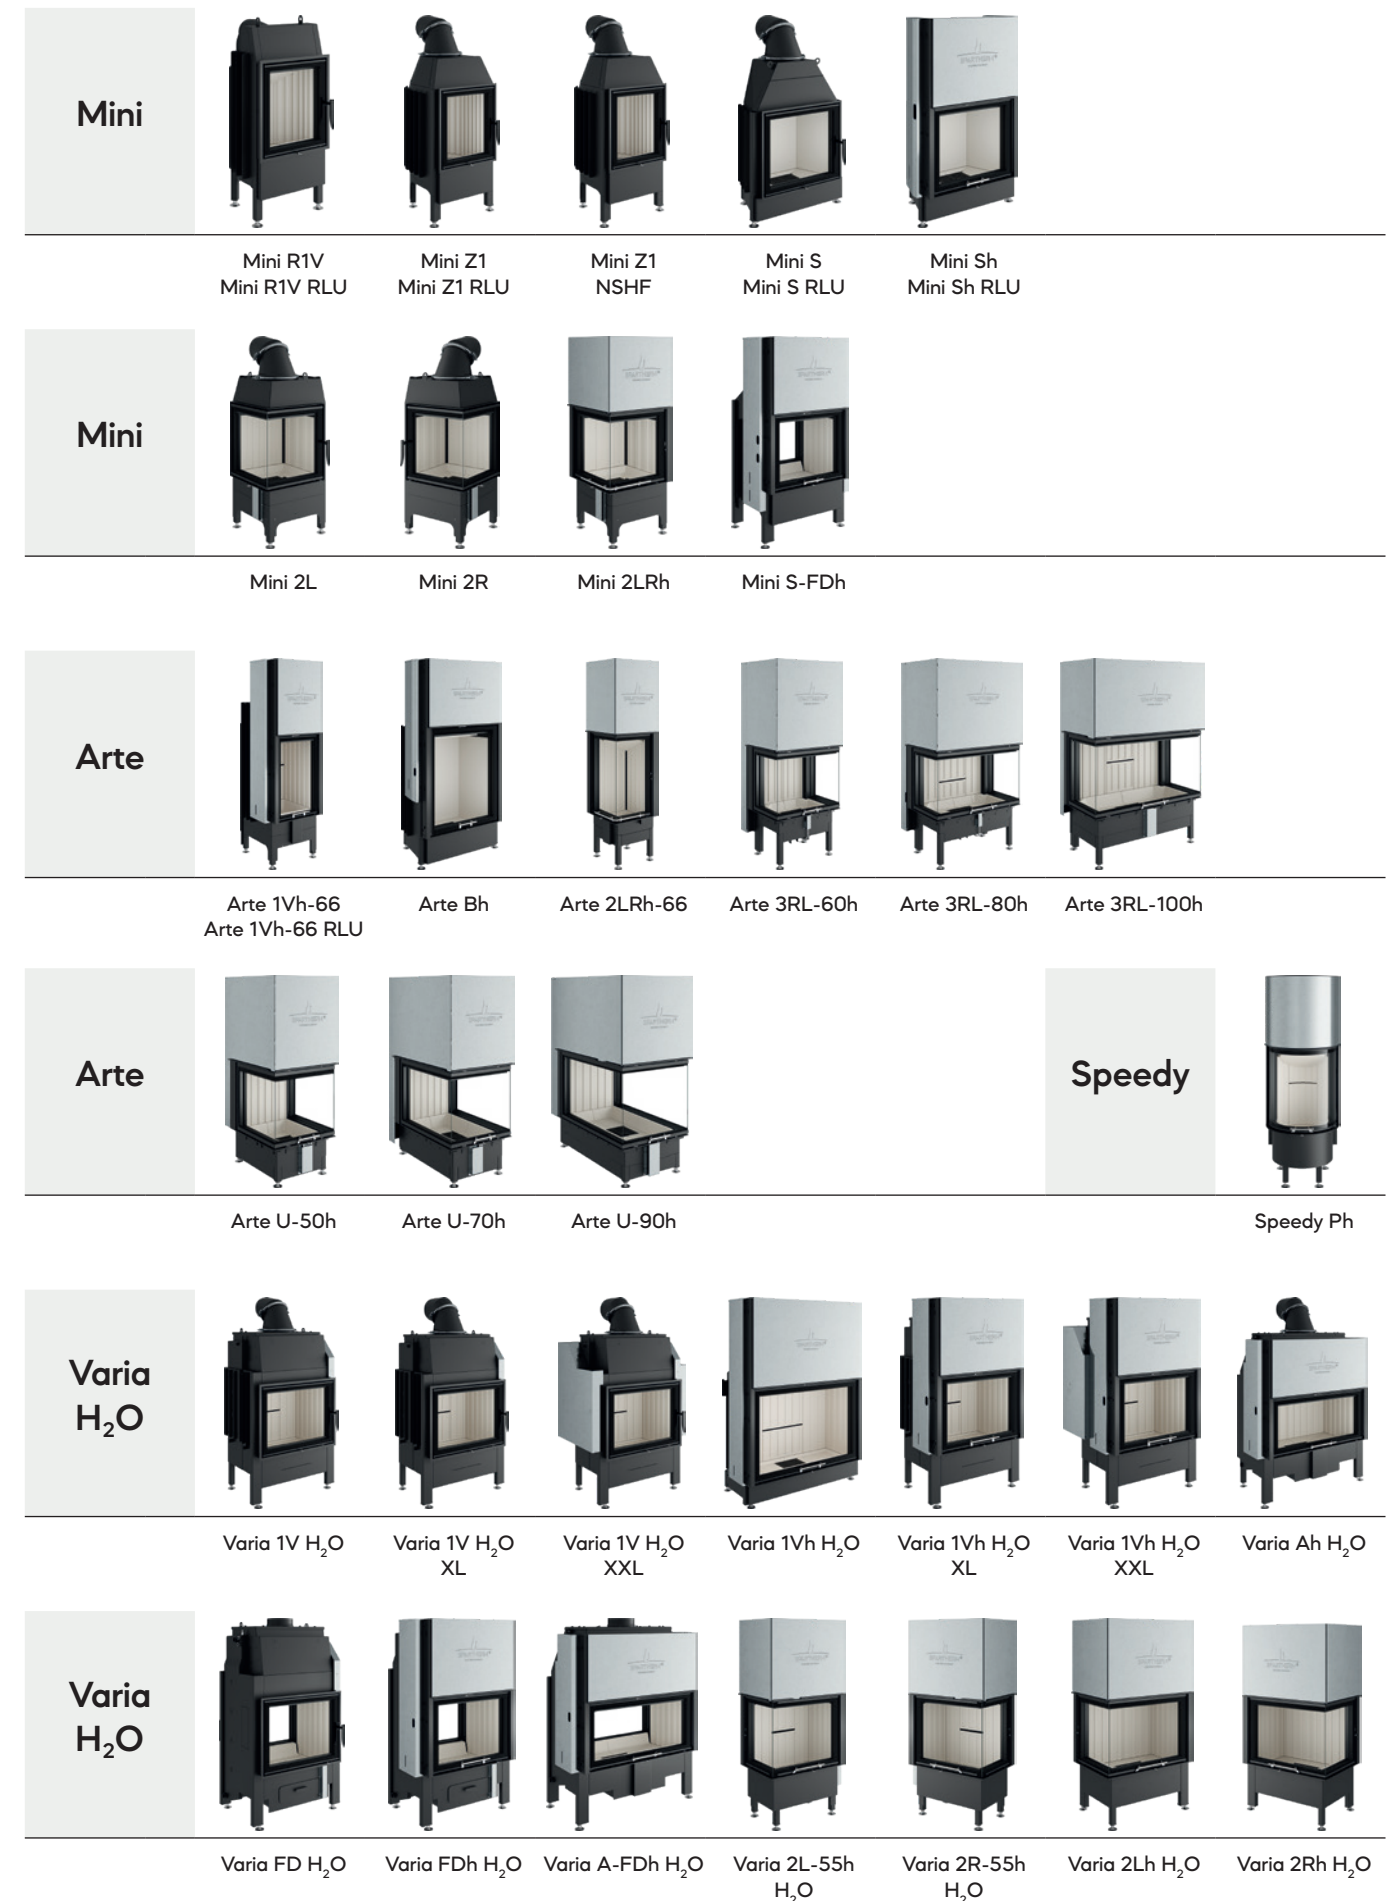

VARIANTS

Varia FD H₂O
Varia FDh H₂O

-  A+
-  7.0 – 13.0 kW

Varia A-FDh H₂O

-  A+
-  7.3 – 13.5 kW

PRODUCT OVERVIEW

Fireplace inserts		Mini R1V	Mini Z1	Mini S	Mini Sh	Varia TV	Varia TVh	Varia TV-87h	Varia TV-100h	Varia Sh		
Dimensions	Door height	mm	505	505	505	514	512 566	514 574	528	700	623	
	Door width	mm	438	438	598	606	668	671	875	1006	746	
	Door depth	mm	-	-	-	-	-	-	-	-	-	
	Flue gas connection Ø	mm	180	180	180	180	200 180	200 180	200	250 200	200 180	
Performance	Standard	Energy efficiency class	A	A	A	A	A+	A+	A+	A	A	
		Nominal output	kW	5.2	7.0	7.0	7.0	11.0	11.0	9.5	10.4	11.0
		Thermal output range	kW	4.5-6.8	4.9-9.1	4.9-9.1	4.9-9.1	7.7-14.3	7.7-14.3	6.7-12.4	7.3-13.5	7.7-14.3
		Efficiency	%	80	> 78	> 78	> 78	> 80	> 80	> 80	80	> 80
		Energy efficiency class		A+	A+	-	-	A+	A+	A+	-	-
	with HRS	Nominal output	kW	6.2	10.0	-	-	17.0	17.0	10.9	-	-
		Thermal output range	kW	4.5-8.1	7.0-13.0	-	-	11.9-21.2	11.9-21.2	7.6-14.2	-	-
		Efficiency	%	> 85	> 85	-	-	> 85	> 85	> 85	-	-
		S	Energy efficiency class		-	-	-	-	-	-	-	-
			Nominal output	kW	-	-	-	-	-	-	-	-
Thermal output range	kW		-	-	-	-	-	-	-	-		
Efficiency	%	-	-	-	-	-	-	-	-	-		
Tests and values	2nd level BImSchV 2010 (German emission protection directive)		✓	✓	✓	✓	✓	✓	✓	✓	✓	
	15a B-VG		✓	✓*	✓*	✓*	✓	✓	✓	✓	✓	
	European Ecodesign Directive 2022		✓	✓	✓	✓	✓	✓	✓	✓	✓	
	Operation with open combustion chamber		-	✓	✓	✓	-	-	-	-	-	
	Info	Weight (approx.)	kg	121	164	142	175	242 248	282 288	350	394	272
Info	Door function		hinged	hinged	hinged	elevating	hinged	elevating	elevating	elevating	elevating	
	Glazing		single	single	single	single	single	single	single	single	single	