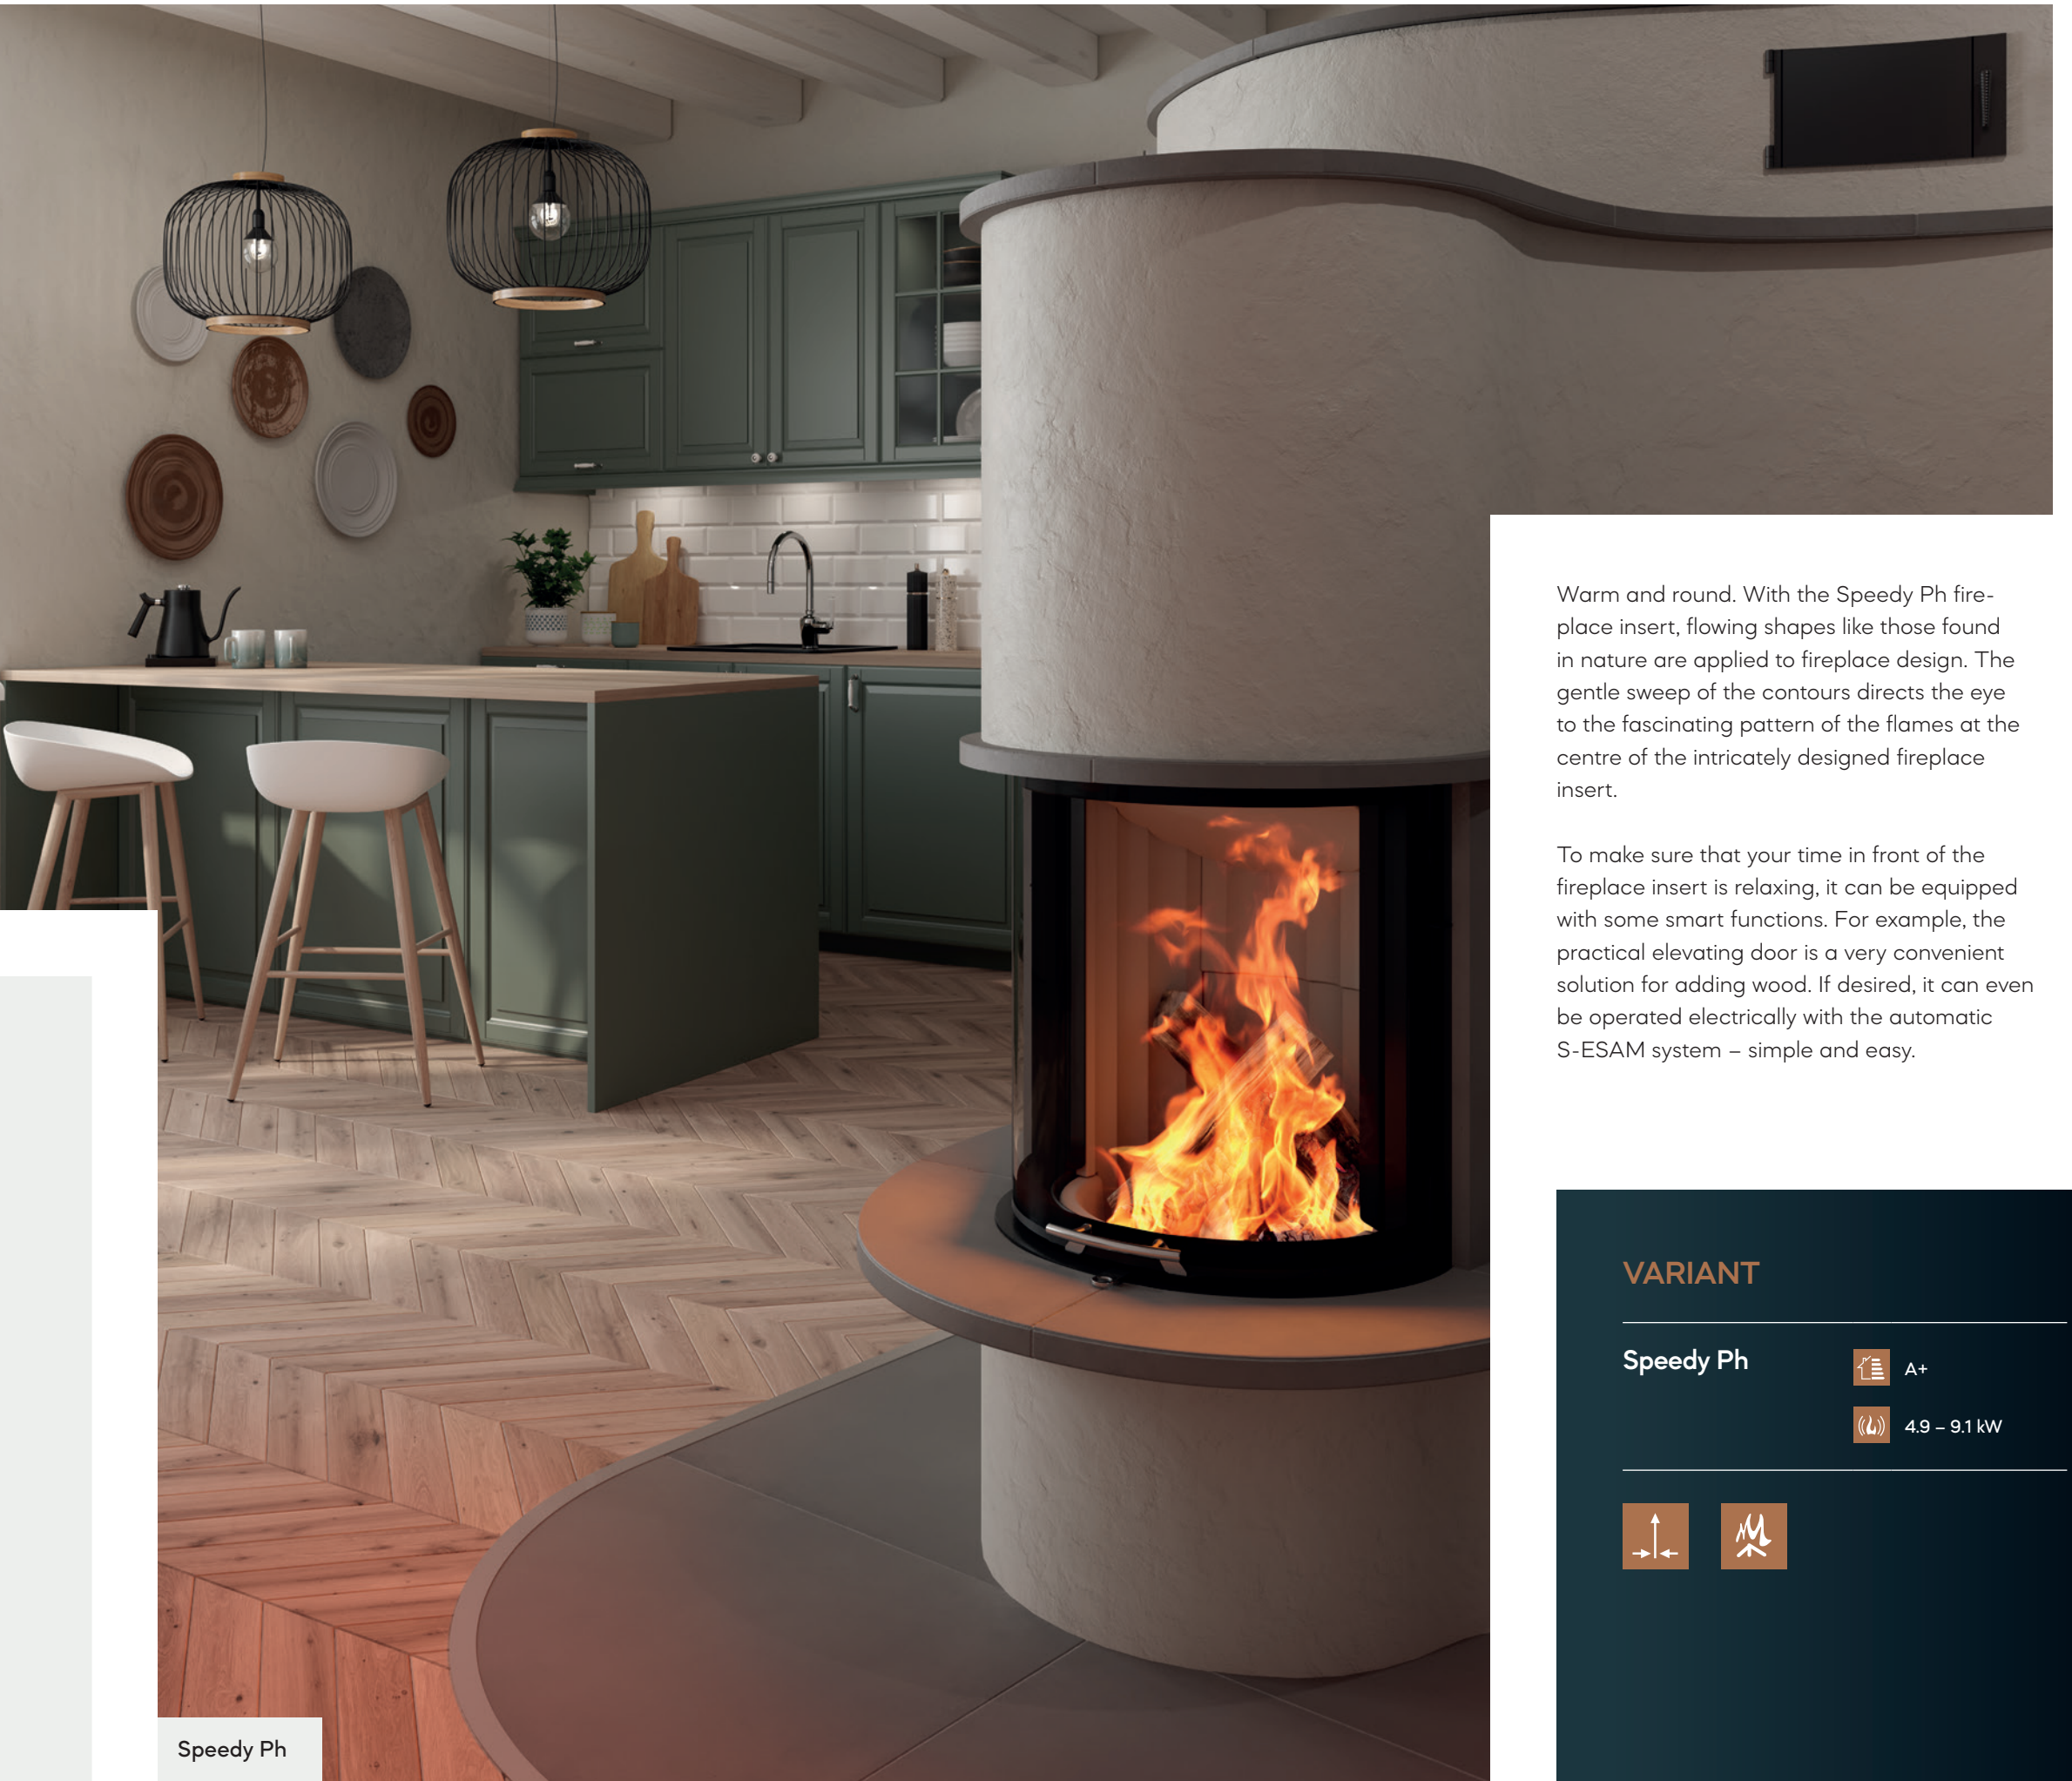

SPEEDY

Natural curves

Speedy Ph

SMART FIREPLACE ASSISTANCE FUNCTIONS

S-Thermatik NEO
(combustion control)

S-USI II
(underpressure control)

S-ESAM
(automatic sliding door)

S-Vent

Warm and round. With the Speedy Ph fireplace insert, flowing shapes like those found in nature are applied to fireplace design. The gentle sweep of the contours directs the eye to the fascinating pattern of the flames at the centre of the intricately designed fireplace insert.

To make sure that your time in front of the fireplace insert is relaxing, it can be equipped with some smart functions. For example, the practical elevating door is a very convenient solution for adding wood. If desired, it can even be operated electrically with the automatic S-ESAM system – simple and easy.

VARIANT

Speedy Ph

A+

4.9 – 9.1 kW