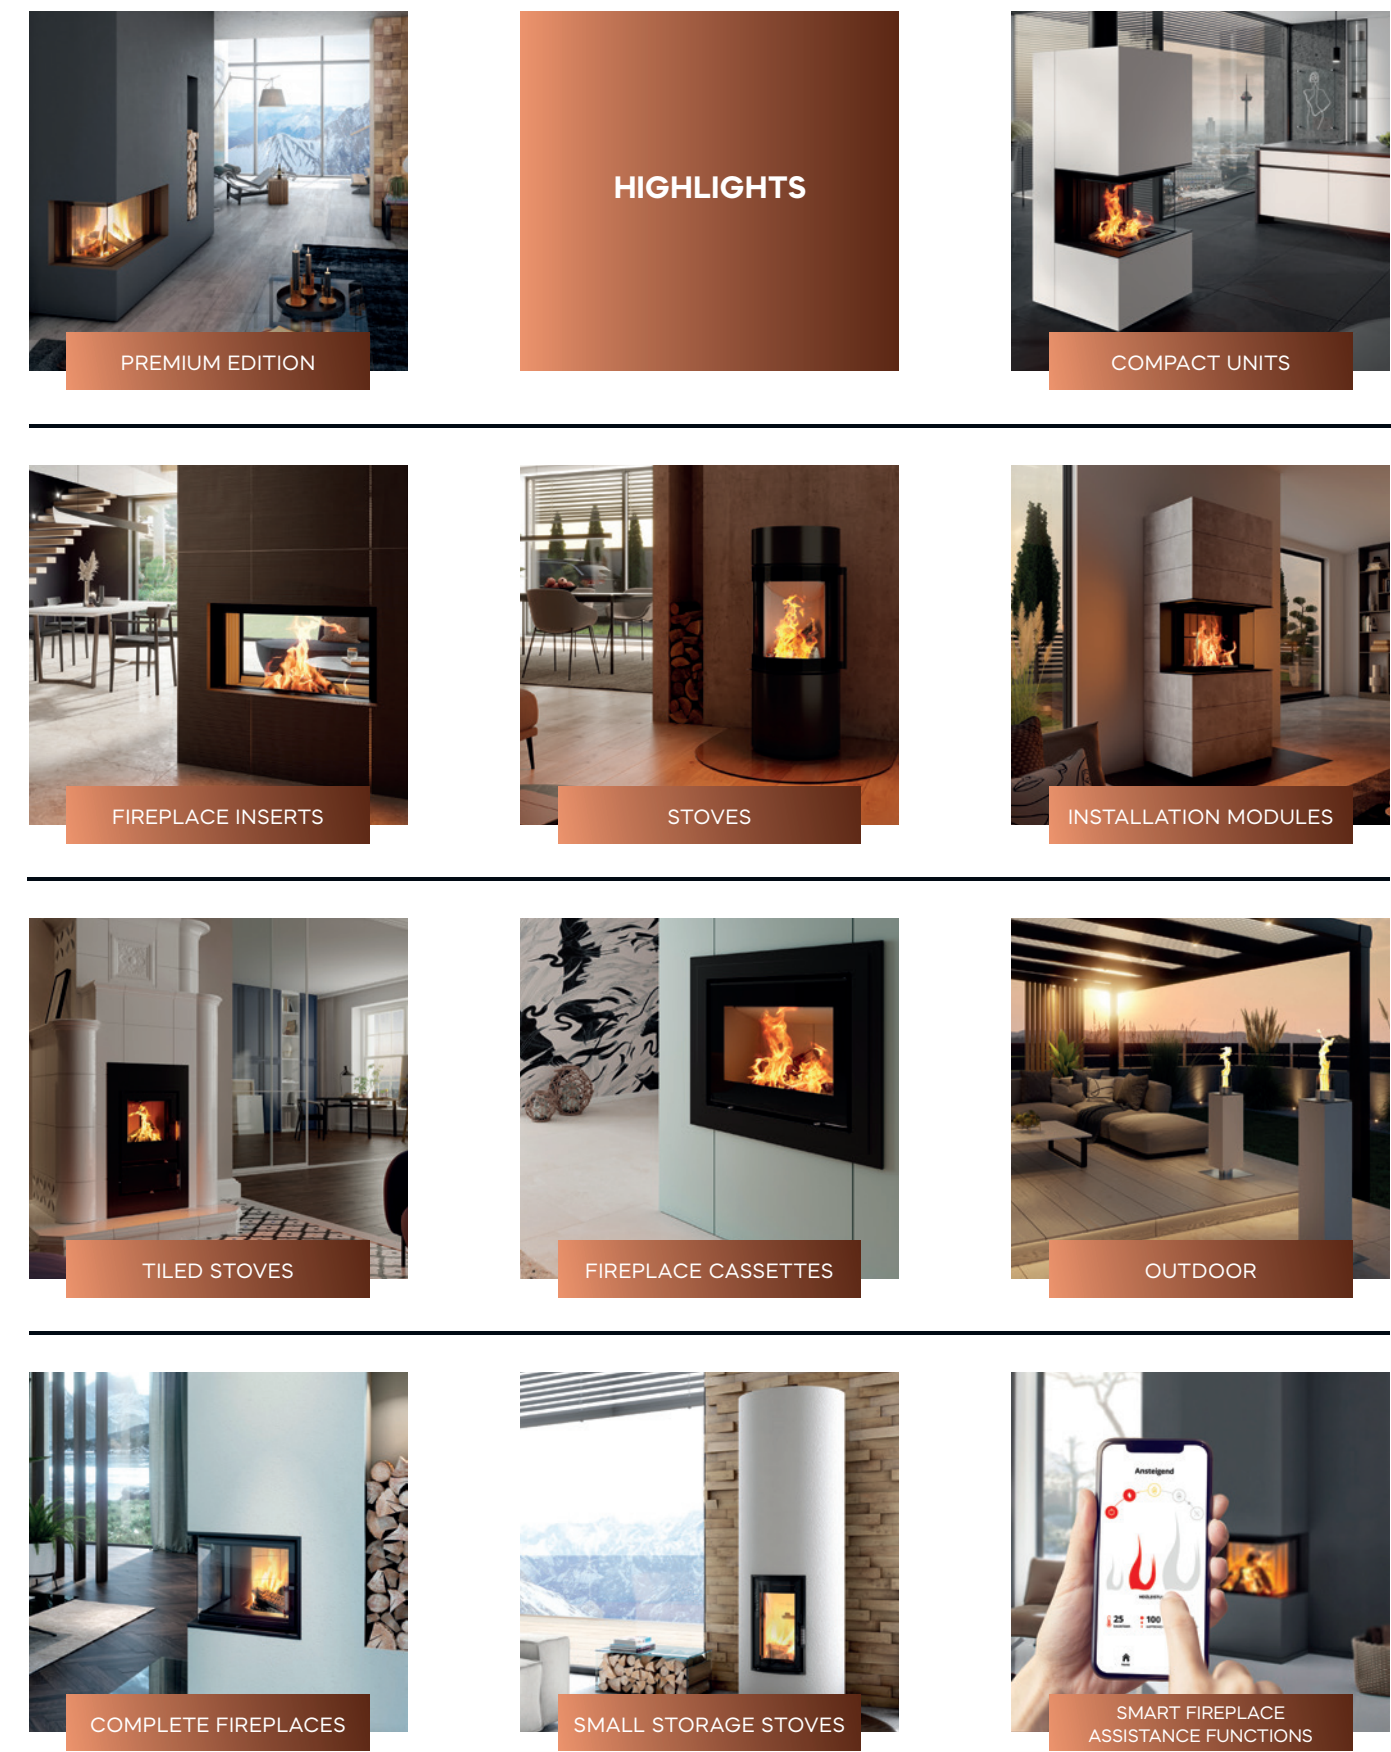

SPARTHHERM® PRODUCT RANGE