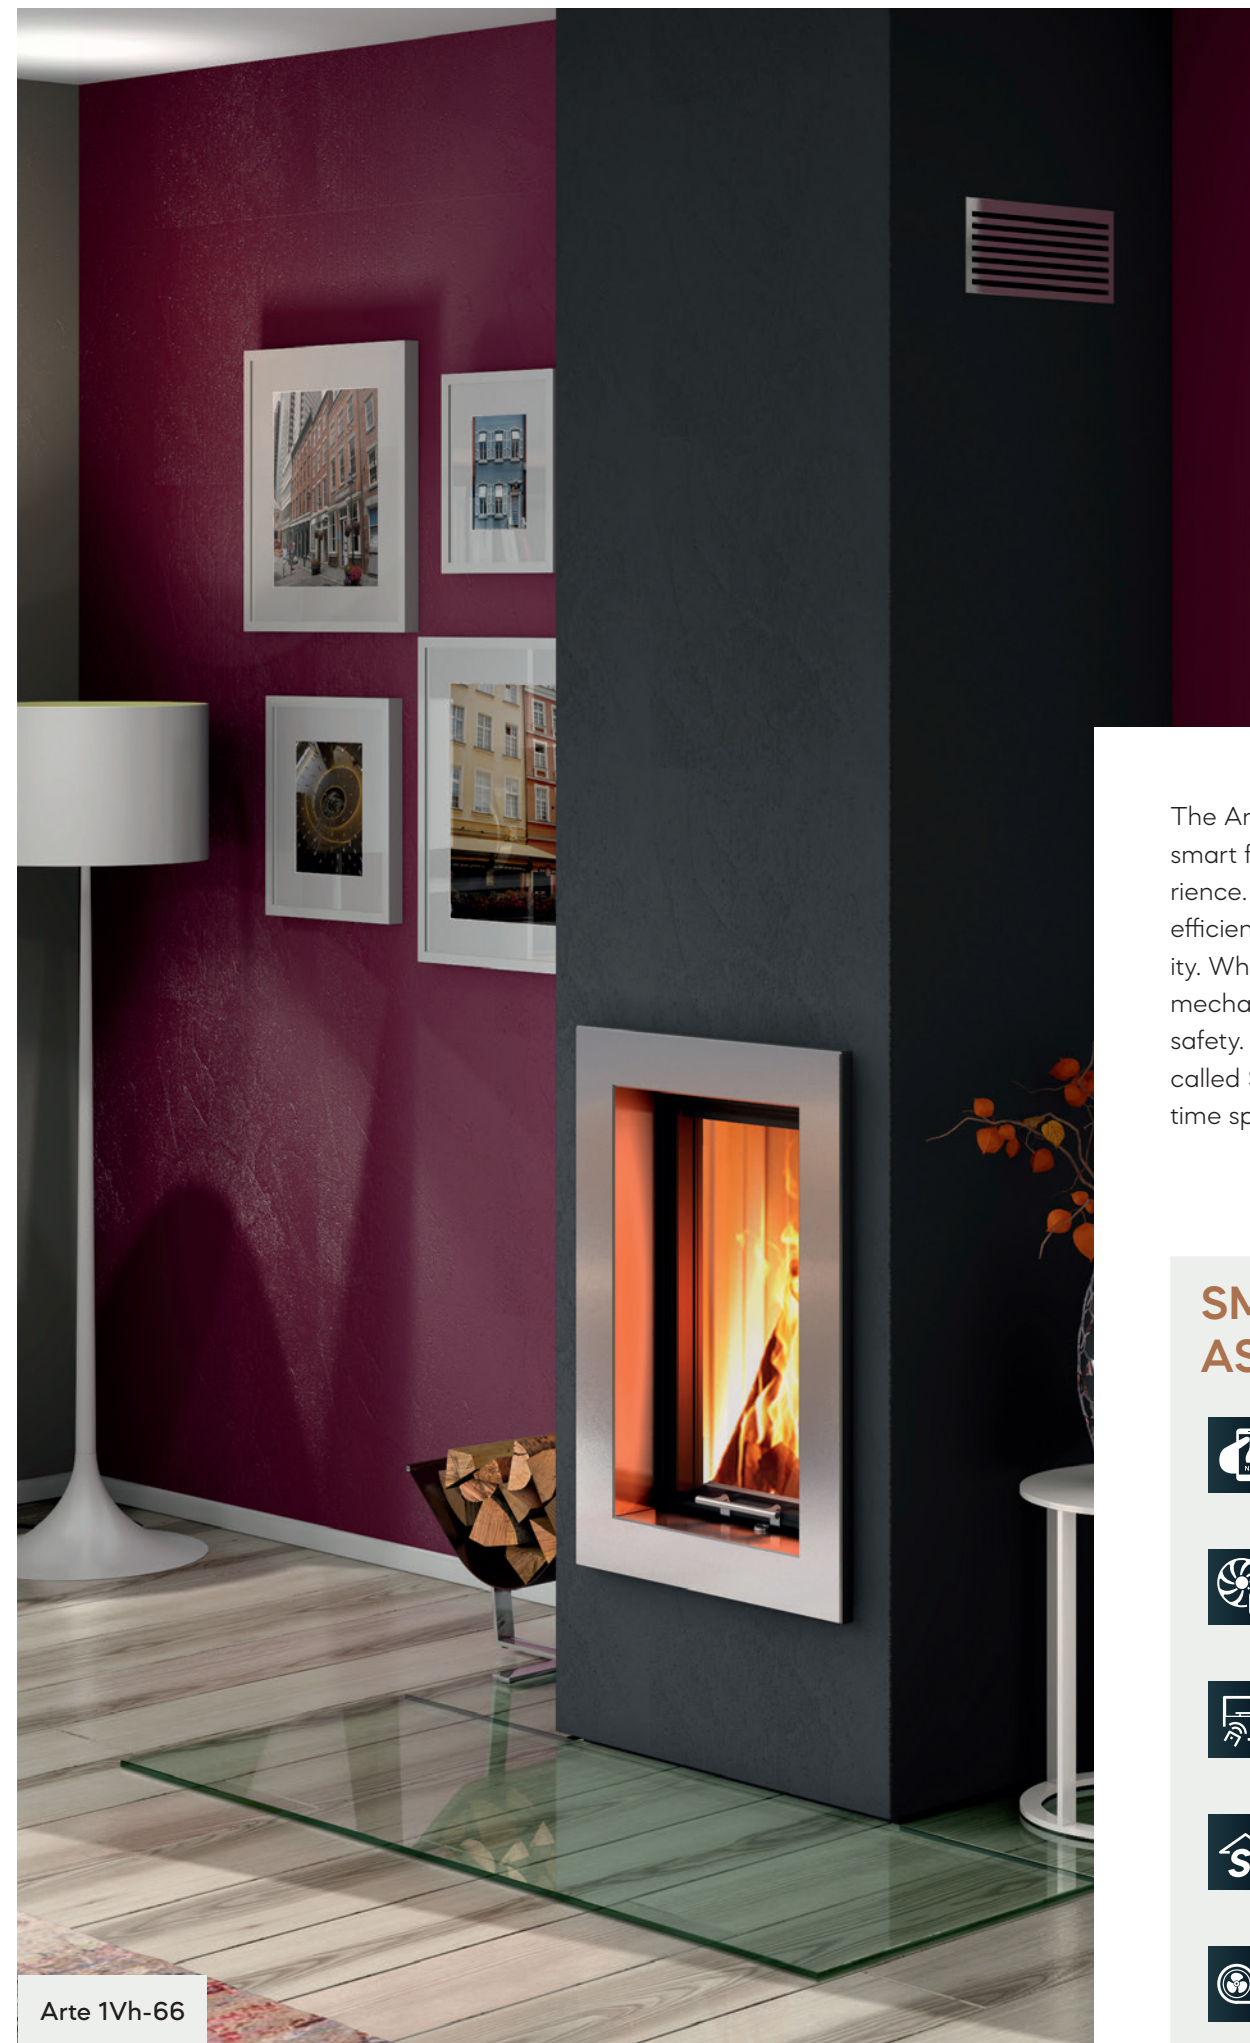

Arte 1Vh-66

VARIANTS

Arte 1Vh-66 | RLU	A+
	4.6 – 8.6 kW 7.3 – 13.5 kW NSHF

Arte Bh	A
	7.7 – 14.3 kW

The Arte can also be supplemented with smart fireplace assistance functions for a relaxed fire experience. For instance, the electric S-Thermatik NEO ensures efficient burning of the wood and is in the spirit of sustainability. When equipped with the underpressure control and the mechanical chimney draft control, the Arte offers even more safety. The electric, automatically operating sliding door called S-ESAM assists with convenient operation and turns time spent by the fireplace into pure relaxation.

SMART FIREPLACE ASSISTANCE FUNCTIONS

- **S-Thermatik NEO**
  (combustion control)
- **S-USI II**
  (underpressure control)
- **S-ESAM | S-ESAM 3.0**
  (automatic sliding door)
- **S-Kamatik 2**
  (chimney draft control)
- **S-Vent**