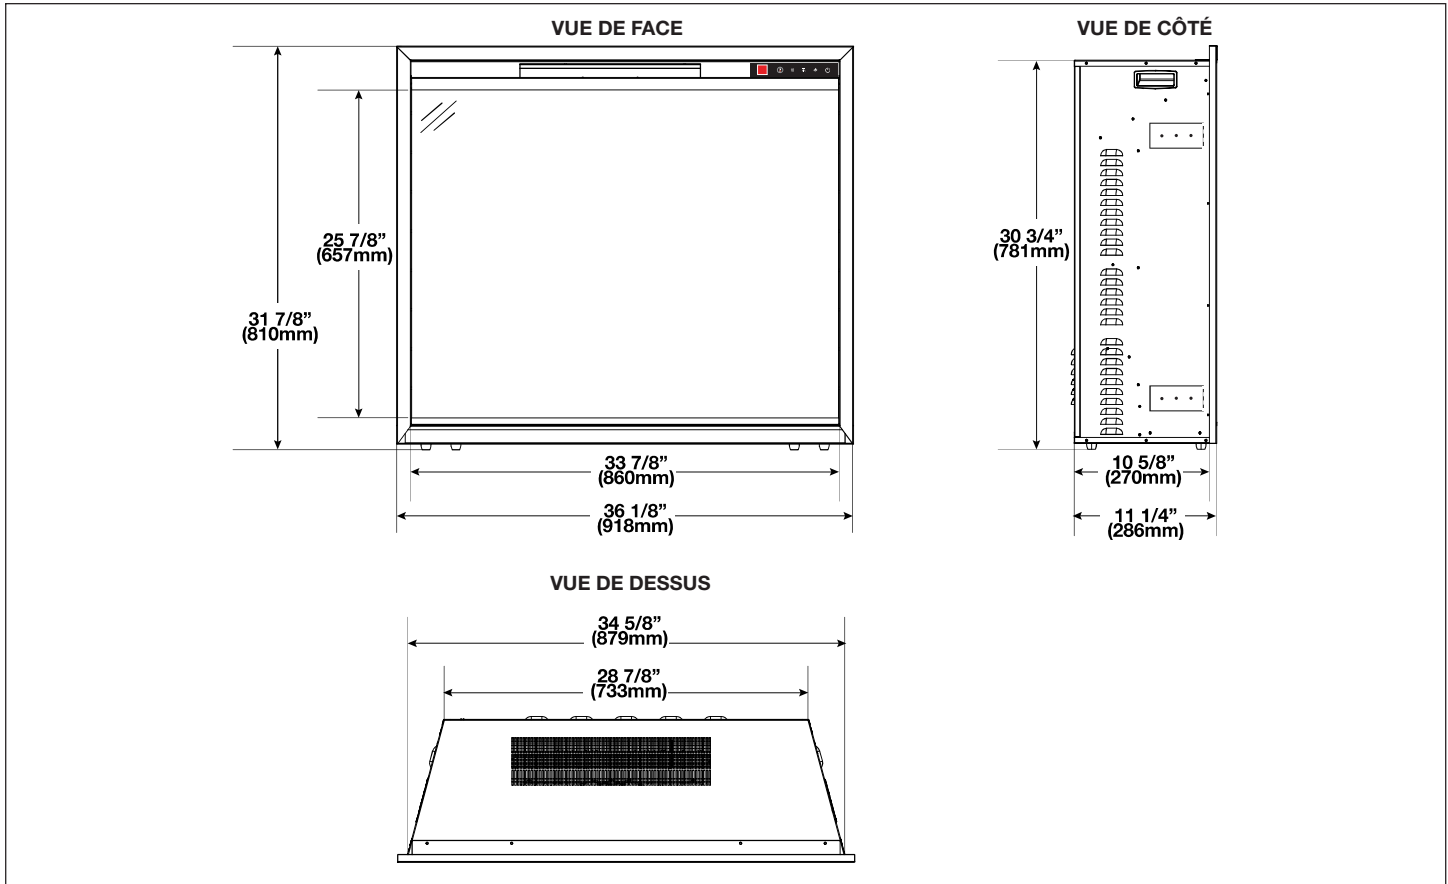

Spécifications

Modèle	BTU	Largeur		Hauteur		Profondeur		Dimensions de Vision
		Réel	Ossature	Réel	Ossature	Réel	Ossature	
NEFB36H-BS	5 000 / 10 000	36 1/8	35 1/2	31 7/8	31 1/4	11 1/4	11	33 7/8 x 25 7/8

Dimensions