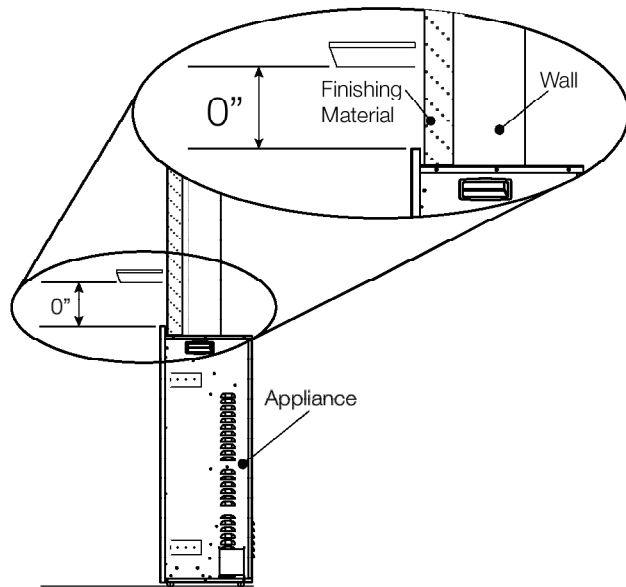

Specifications

Model	BTU	Width		Height		Depth		Viewing Area
		Actual	Framing	Actual	Framing	Actual	Framing	
NEFB36H-BS	5,000 / 10,000	36 1/8	35 1/2	31 7/8	31 1/4	11 1/4	11	33 7/8 x 25 7/8

Dimensions

Rough Framing

⚠ WARNING

- When using paint or lacquer to finish the mantel, the paint or lacquer must be heat resistant to prevent discolouration.

Unpacking & Testing Appliance

Carefully remove the appliance from the box. Prior to installing the appliance, remove all packaging material and test to make sure the appliance operates properly by plugging the power supply cord into a conveniently located 120V, 15 Amp minimum grounded outlet.