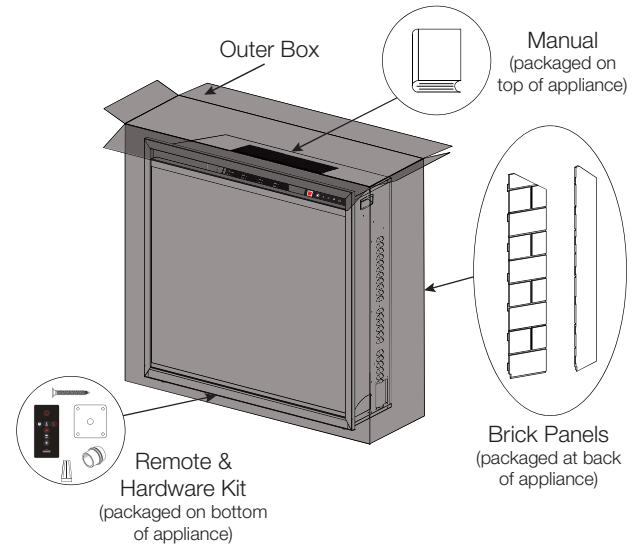

Specifications

Model	BTU	Width		Height		Depth		Viewing Area
		Actual	Framing	Actual	Framing	Actual	Framing	
NEFB36H-BS	5,000 / 10,000	36 1/8	35 1/2	31 7/8	31 1/4	11 1/4	11	33 7/8 x 25 7/8

Dimensions

Rough Framing

⚠ WARNING

- When using paint or lacquer to finish the mantel, the paint or lacquer must be heat resistant to prevent discolouration.

Unpacking & Testing Appliance

Carefully remove the appliance from the box. Prior to installing the appliance, remove all packaging material and test to make sure the appliance operates properly by plugging the power supply cord into a conveniently located 120V, 15 Amp minimum grounded outlet.