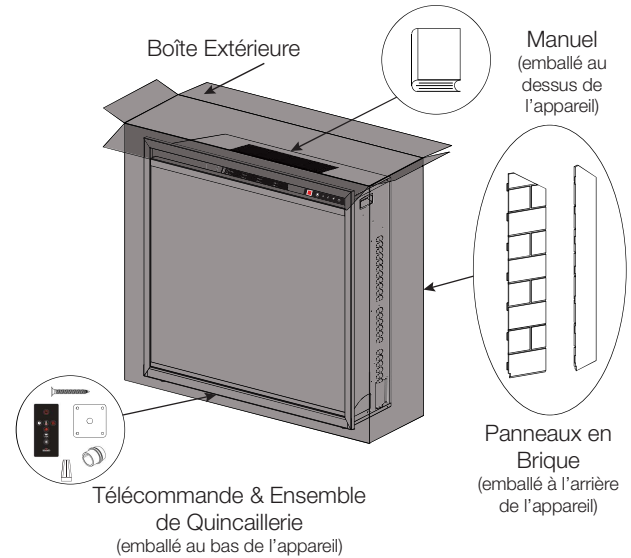

Déballage & Vérification d'Appareil

Retirez soigneusement l'appareil de la boîte et retirez les supports. Avant d'installer l'appareil, retirez tous les matériaux d'emballage et vérifiez que l'appareil fonctionne correctement en branchant le cordon d'alimentation dans une prise de terre minimale de 120V, 15 ampères, mise à la terre.